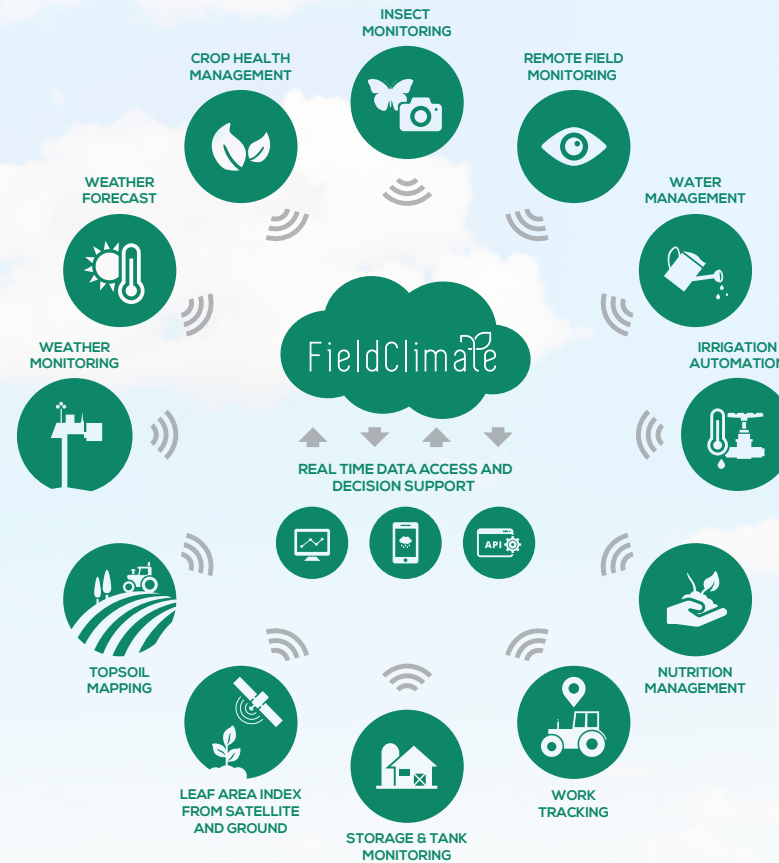

Optimized Resource Use -
use less water and fertilizer – produce more with less.

www.metos.at/home/water-management/

FieldClimate Platform & Mobile Apps

A complete range of wireless, solar powered monitoring systems under the iMETOS[®] brand comes together on the FieldClimate platform.

John Deere Operations Center

ONLINE APP

ng.fieldclimate.com

MOBILE APP

CONTACT :